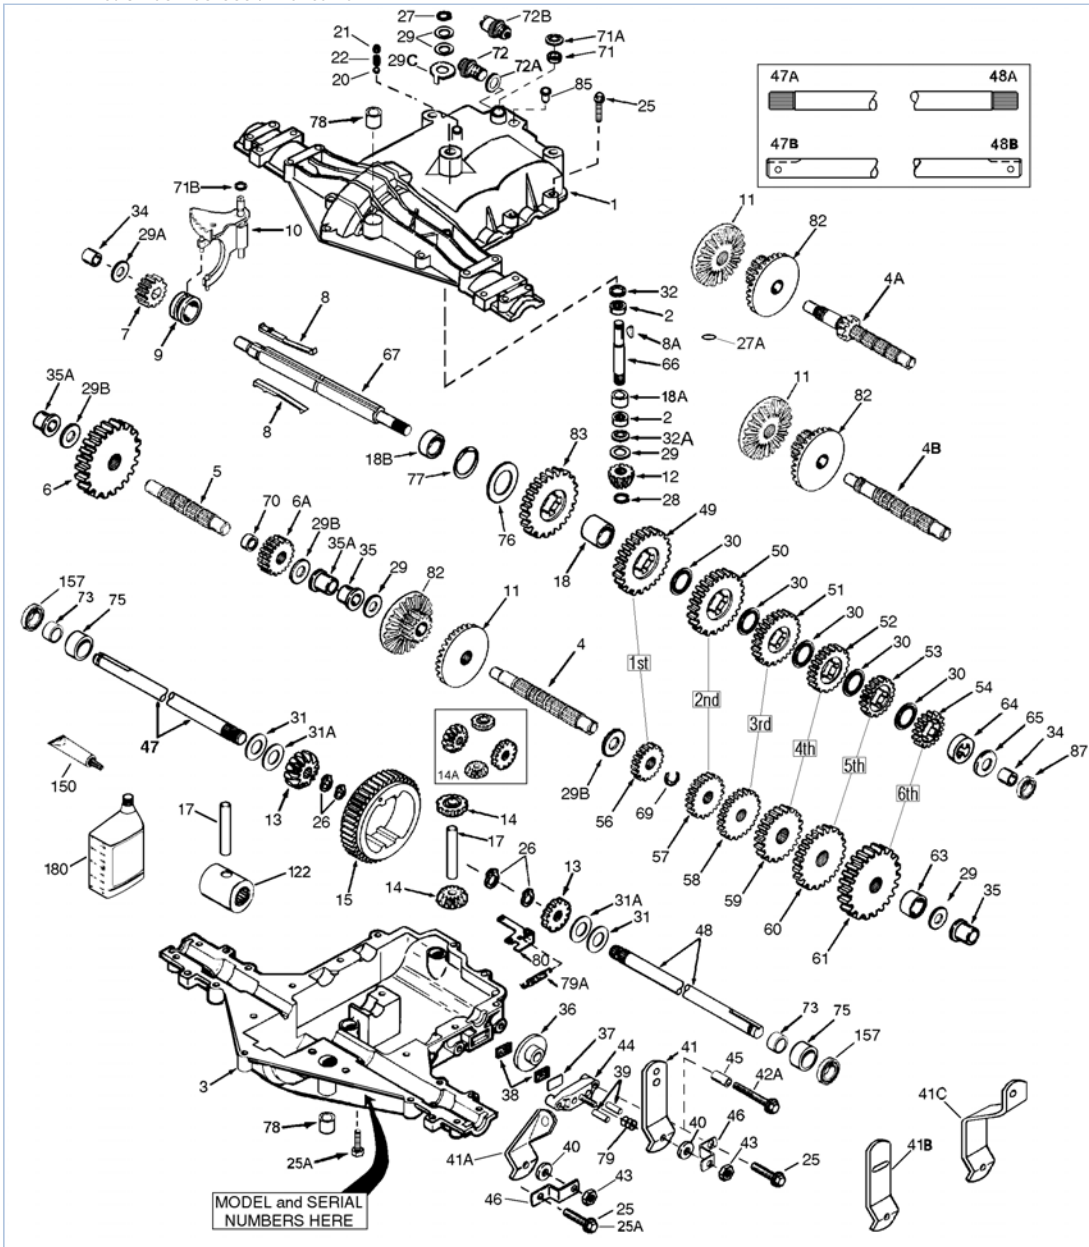

mst.3 206-206-565 / Transaxle

Part List

mst.3 206-206-565 / Transaxle

REF #	ITEM #	DESCRIPTION	QTY	REMARK
1	772147	Transaxle Cover	1	
2	780086A	Needle Bearing 5/8"	2	
3	770128	Transaxle Case	1	
4	776395	Countershaft	1	
5	776409	Output Shaft	1	
6	778364	Spur Gear (38 teeth)	1	
6A	778369	Spur Gear (15 teeth)	1	
7	778330	Spur Gear (11 teeth)	1	
8	792180	Shift Key	2	
8A	792047	Woodruff Key #9	1	
9	784352	Shift Collar	1	
10	784378	Shift Rod & Fork	1	
11	778334	Bevel Gear (30 teeth)	1	
12	778309	Input Bevel Pinion (13 teeth)	1	
13	778368	Bevel Gear (13 teeth) (Incl. 14)	2	
14	778368	Bevel Pinion (13 teeth) (Incl. 13)	2	
15	778370	Ring Gear (43 teeth)	1	
17	786188	Drive Pin	1	
18	786102	Spacer 1.130 x .695	1	
20	792077A	Ball 5/16" dia	1	
21	792211	Cap Screw 3/8-16 x 3/8"	1	
22	792079	Spring .310 OD x .625 L	1	
25	792073A	Screw 1/4-20 x 1-1/4"	17	
25	792073A	Screw 1/4-20 x 1-1/4"	1	
25A	792177	Screw 1/4-20 x 1-3/8"	2	
26	792125	Retaining Ring (pkg of 2)	4	
27	792035	Retaining Ring	1	
28	788040	Retaining Ring	1	
29	780072	Thrust Washer .627 ID x .031W	4	
29A	780160	Thrust Washer .563 ID x .031W	1	
29B	780051	Thrust Washer .762 ID x .031W	3	
29C	780199	Anti-Rotation Washer .632	1	
30	780108	Cup Washer 1.127 ID x .032W	5	
31	780001	Flat Washer .750 ID x .056W	2	Use AsNeeded
31A	780195	Flat Washer .750 ID x .062W	2	
32	788083	Oil Seal 5/8"	1	
34	780194	Bushing .563	2	
35	780193	Flanged Bushing 5/8" ID	2	
35A	780197	Flanged Bushing .751	2	
36	790075	Brake Disk	1	
37	790007	Brake Pad Plate	1	
38	799021	Brake Pad (pkg of 2)	2	
39	786026	Dowel Pin	2	
40	792076A	Flat Washer .312 ID x .059W	1	
41A	790058	Brake Lever	1	
42A	792085A	Screw 1/4-20 x 2-1/4"	1	
43	792075	Locknut 5/16-24	1	
44	790025	Brake Pad Holder	1	
45	786067	Spacer .2625 x 1.0	1	
46	786086	Brake Lever Bracket	1	
47	774690	Axle (11-15/16" long)	1	
48	774691	Axle (16-1/2" long)	1	
49	778356	Spur Gear (29 teeth)	1	